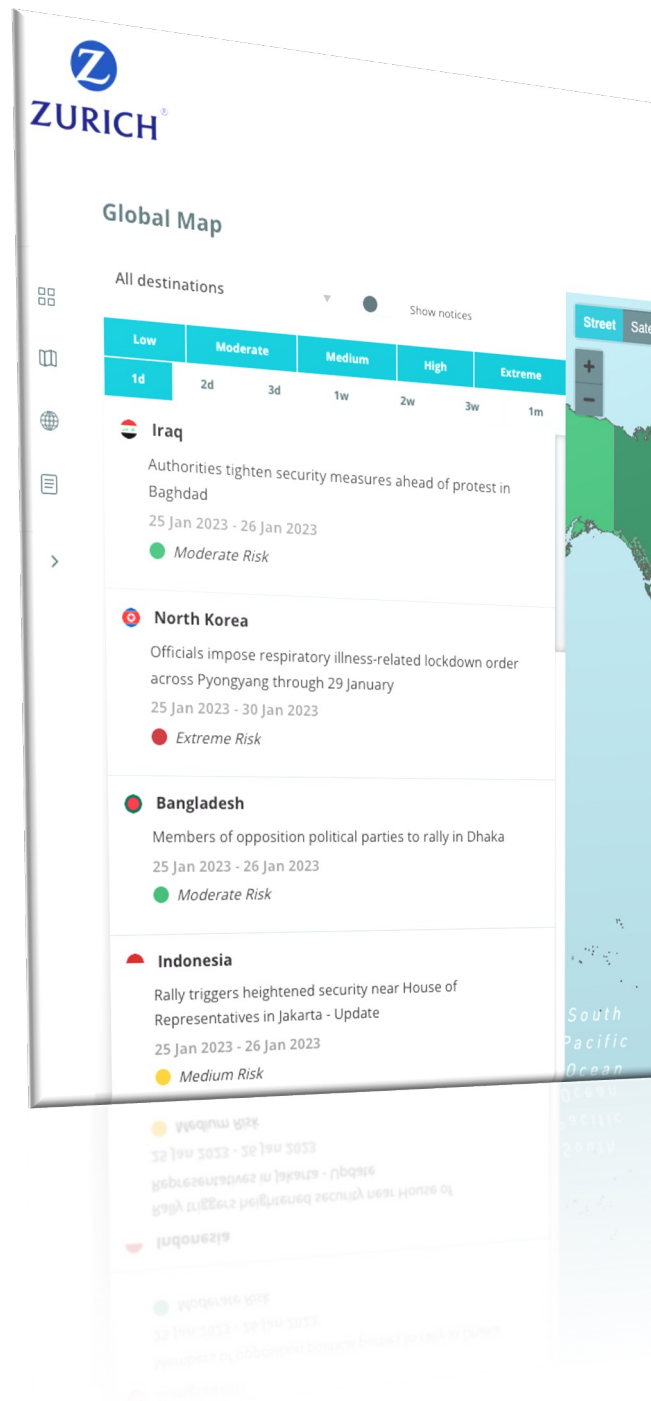

Zurich Travel Assist Intelligence Portal

How to Register

1. Navigate to <https://www.zurichtravelassist.com>
2. Click on 'Travel Risk & Security'
3. Register your details
4. Enter your Policy No.
5. Expect an email with your unique password
6. Enter Intelligence Dashboard

Intelligence Dashboard

- See the latest alerts by region
- Click to view more detail

Global Map

- See risk level by country
- See alert in map view (click to read)
- Control view by risk level (low – extreme)

Destinations

- Select a country
- View destination information summary with risk rating by key travel categories
- Download the detailed report for an in-depth analysis report

Daily Brief

- Review all latest alerts over the last 24hrs

Travel Awareness Training

- Access 1-2 min videos covering
  - Prior to Travel
  - During your trip
  - If things go wrong
  - Women Travel Safety
  - LGBTQ Travel Safety