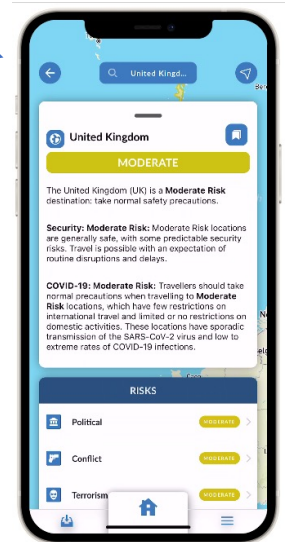

Intelligence Dashboard

- See the latest alerts by region
- Click to view more detail

Global Map

- See risk level by country
- See alert in map view (click to read)
- Control view by risk level (low – extreme)

Download 'Travel Assist v2 by WTP'

[Apple Store](#)

[Google Play](#)

Enter Invitation code:

zurichassist

Complete registration

Settings

- Update profile information
- Set **Location Reporting** 'ON' to receive events
- Set '**Location Masking**' to hide your location
- Select preferred language

Map Feature

- Move anywhere on the map
- Select & view alerts

Call for assistance

- Push to call anytime pre, during or post trip

Events

- See alerts/events near you
- Filter the distance to events to be notified
- Click event for more information

Around Me

- Select and enter a country or city to view intelligence

Home

Returns you back to the dashboard

Intelligence

- Access comprehensive intelligence
- See risk rating for country and key categories
- Recent events for that country (last 7 days)
- Covid 19 information including entry, quarantine and testing requirements