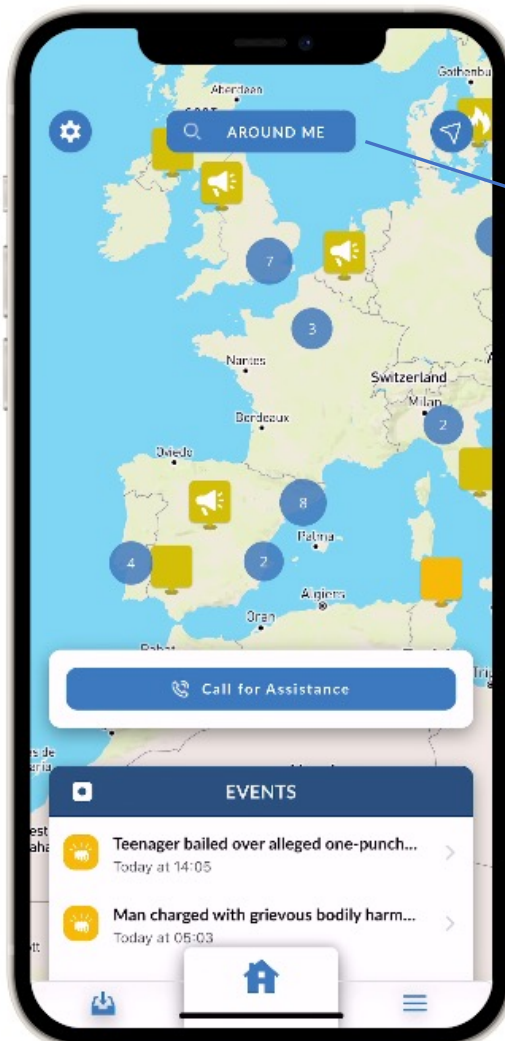

Intelligence Dashboard

- See the latest alerts by region
- Click to view more detail

Global Map

- See risk level by country
- See alert in map view (click to read)
- Control view by risk level (low – extreme)

Download 'Travel Assist v2 by WTP'

[Apple Store](#)

[Google Play](#)

Enter Invitation code:

zurichassist

Complete registration

Settings

- Update profile information
- Set **Location Reporting** 'ON' to receive events
- Set '**Location Masking**' to hide your location
- Select preferred language

Map Feature

- Move anywhere on the map
- Select & view alerts

Call for assistance

- Push to call anytime pre, during or post trip

Events

- See alerts/events near you
- Filter the distance to events to be notified
- Click event for more information

Around Me

- Select and enter a country or city to view intelligence

Home

Returns you back to the dashboard

Intelligence

- Access comprehensive intelligence
- See risk rating for country and key categories
- Recent events for that country (last 7 days)
- Covid 19 information including entry, quarantine and testing requirements